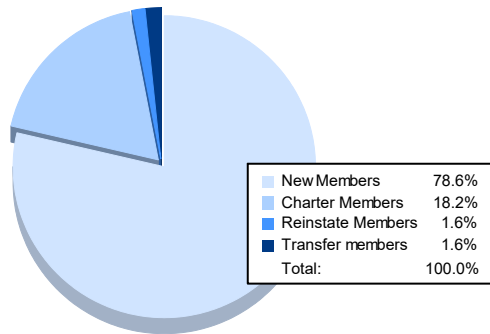

Year	New Clubs	Dropped Clubs	Gain/ Loss Clubs	New Members	Charter Members	Reinstate Members	Transfer Members	Total Member Added	Total Members Dropped	Gain/ Loss Members
2016-2017	0	0	0	123	0	8	0	131	44	87
2017-2018	6	0	6	178	204	3	2	387	105	282
2018-2019	2	1	1	53	55	3	2	113	200	-87
2019-2020	0	0	0	39	6	0	2	47	70	-23
2020-2021	1	0	1	151	35	3	3	192	130	62
<b>Average</b>	<b>2</b>	<b>0</b>	<b>2</b>	<b>109</b>	<b>60</b>	<b>3</b>	<b>2</b>	<b>174</b>	<b>110</b>	<b>64</b>

### Membership Composition June 2021 Cumulative