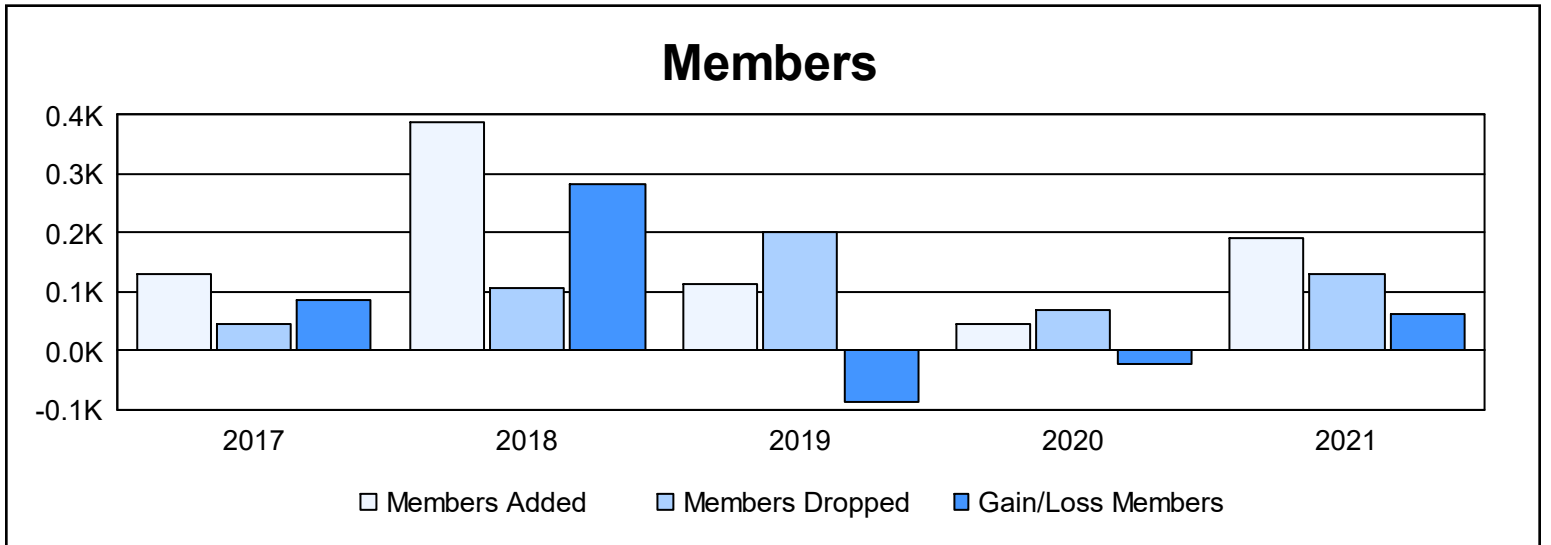

Year	New Clubs	Dropped Clubs	Gain/ Loss Clubs	New Members	Charter Members	Reinstate Members	Transfer Members	Total Member Added	Total Members Dropped	Gain/ Loss Members
2016-2017	0	0	0	123	0	8	0	131	44	87
2017-2018	6	0	6	178	204	3	2	387	105	282
2018-2019	2	1	1	53	55	3	2	113	200	-87
2019-2020	0	0	0	39	6	0	2	47	70	-23
2020-2021	1	0	1	151	35	3	3	192	130	62
<b>Average</b>	<b>2</b>	<b>0</b>	<b>2</b>	<b>109</b>	<b>60</b>	<b>3</b>	<b>2</b>	<b>174</b>	<b>110</b>	<b>64</b>

### Membership Composition June 2021 Cumulative