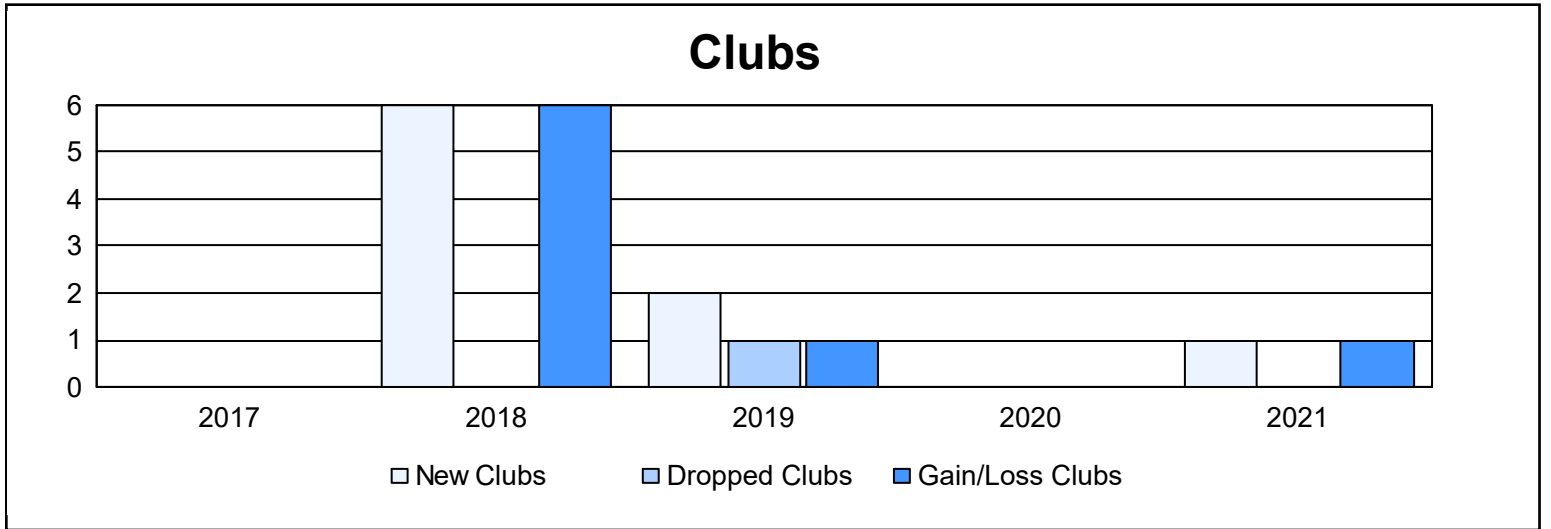

Year	New Clubs	Dropped Clubs	Gain/ Loss Clubs	New Members	Charter Members	Reinstate Members	Transfer Members	Total Member Added	Total Members Dropped	Gain/ Loss Members
2016-2017	0	0	0	123	0	8	0	131	44	87
2017-2018	6	0	6	178	204	3	2	387	105	282
2018-2019	2	1	1	53	55	3	2	113	200	-87
2019-2020	0	0	0	39	6	0	2	47	70	-23
2020-2021	1	0	1	151	35	3	3	192	130	62
<b>Average</b>	<b>2</b>	<b>0</b>	<b>2</b>	<b>109</b>	<b>60</b>	<b>3</b>	<b>2</b>	<b>174</b>	<b>110</b>	<b>64</b>

### Membership Composition June 2021 Cumulative